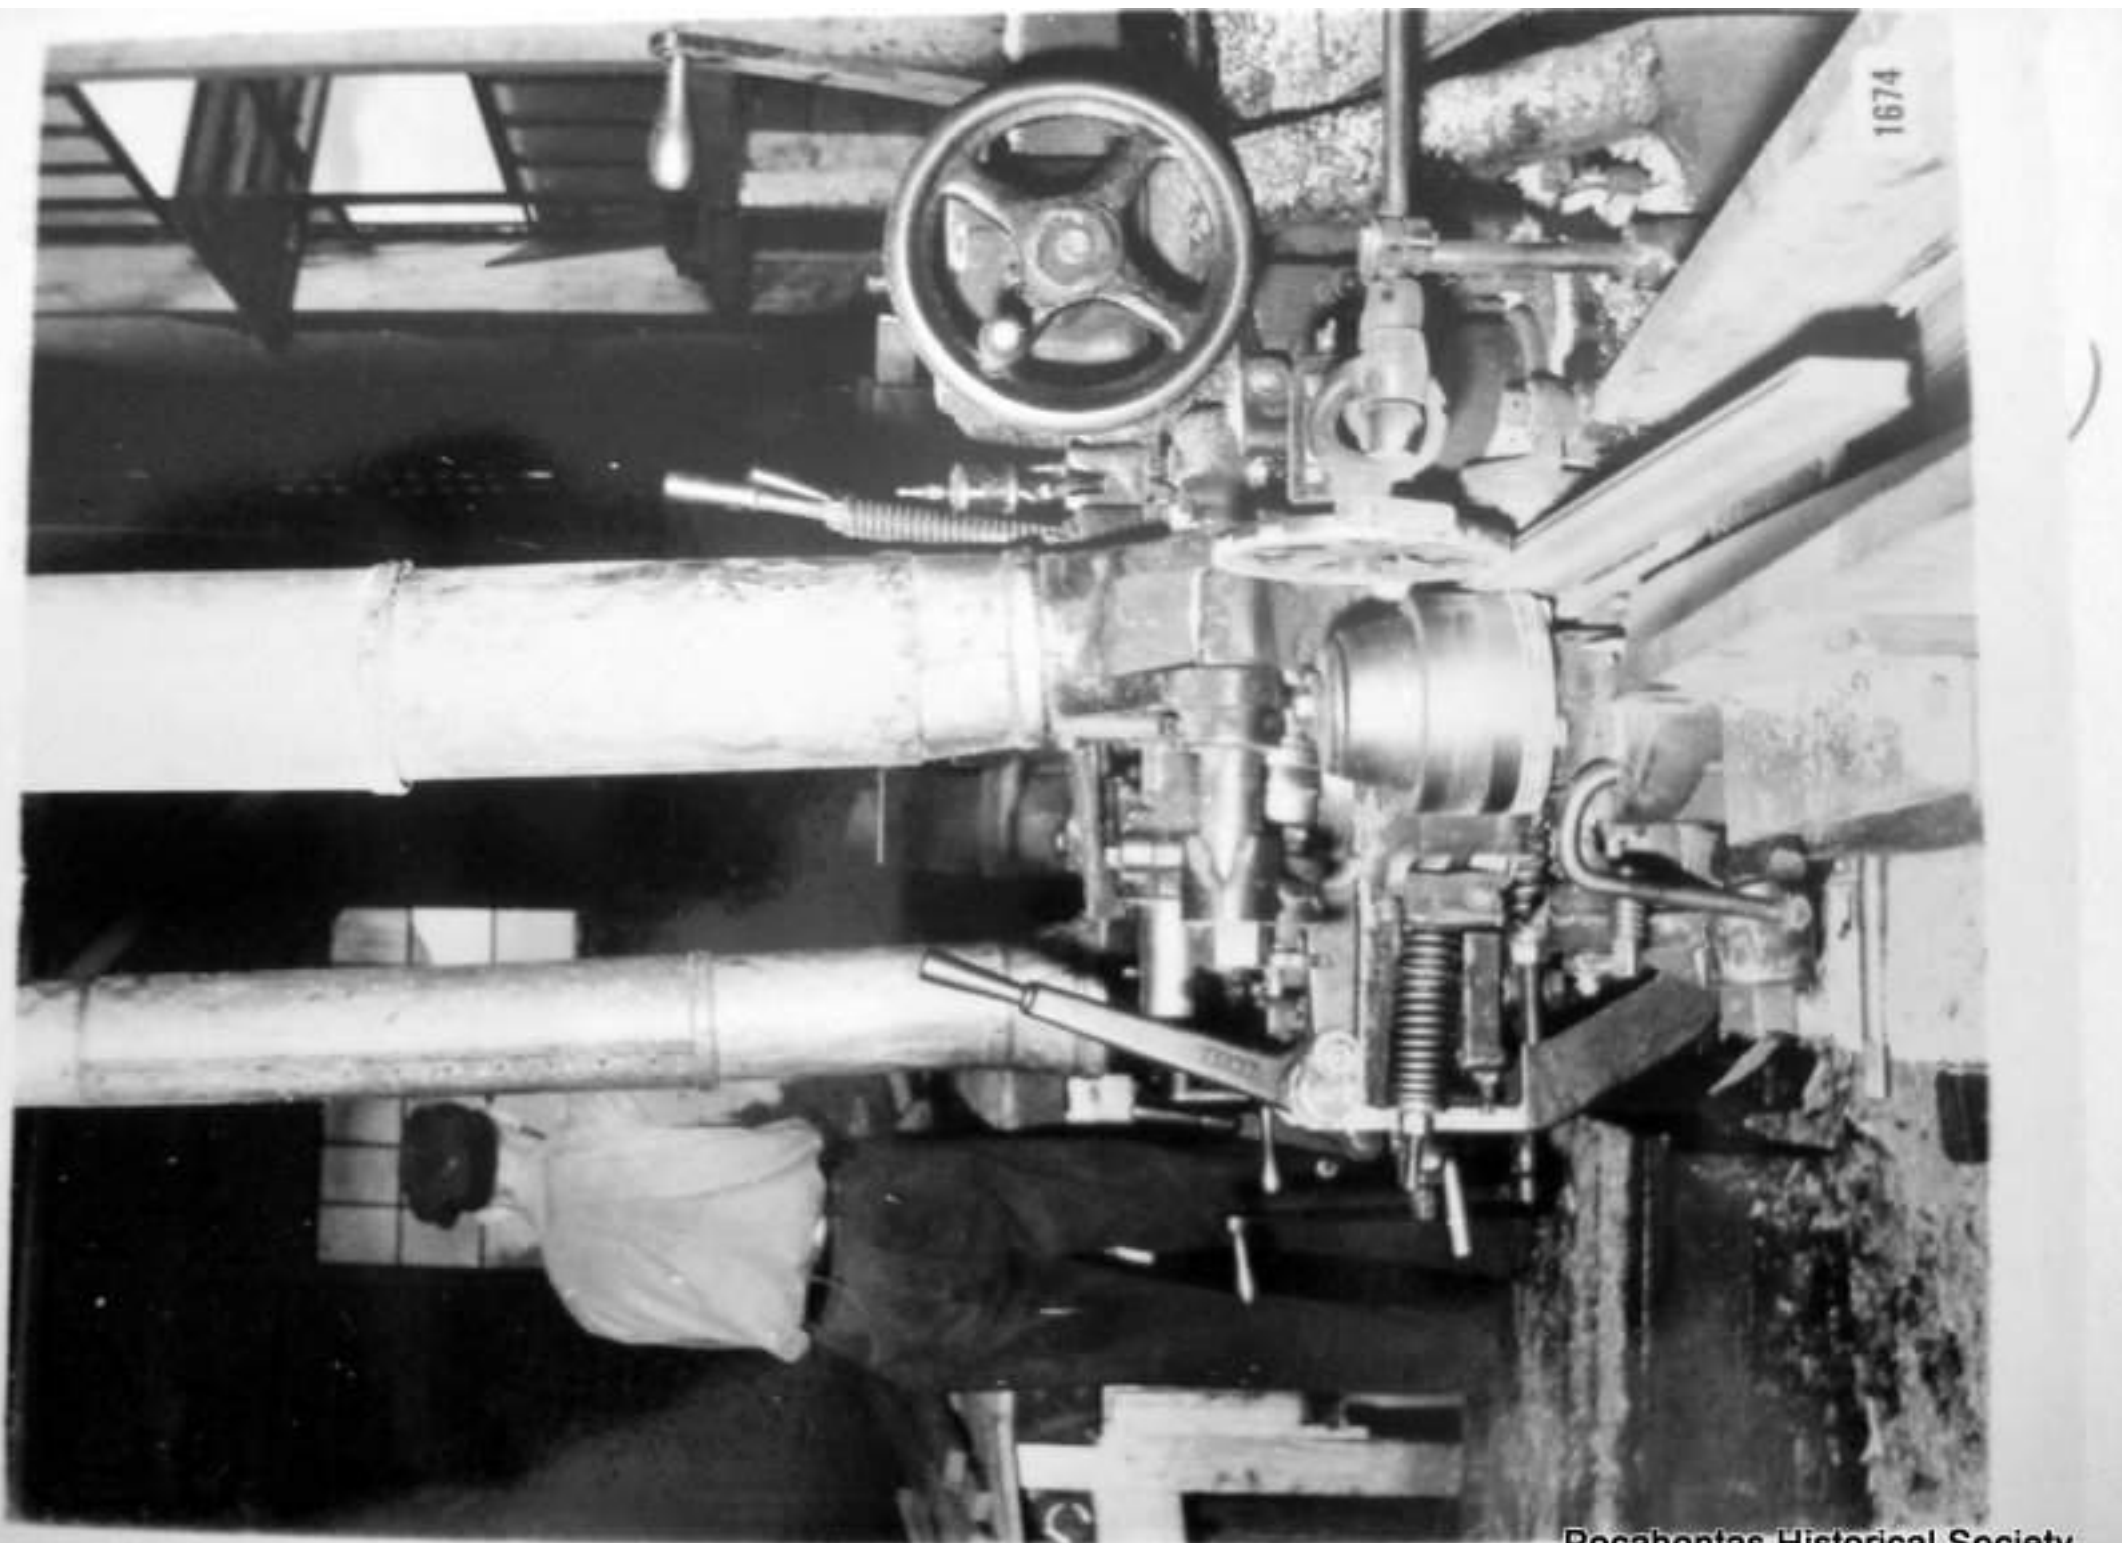

file

Date : August 7, 1946

Subject :

Mower Lumber Co

Interior view of flouring mill

No. : 1861

Source : Westvaco

Original in the possession of :